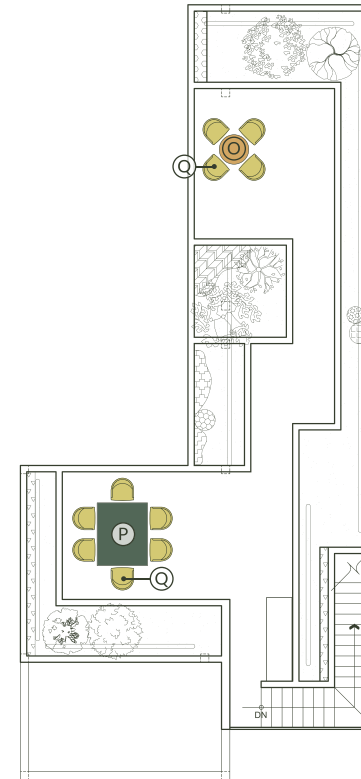

FERN POOL VILLA

3 BEDROOMS - FURNITURE PACKAGE

LIVING & DINING

- A** SOFA SET (1)
- B** ARMCHAIR (1)
- C** COFFEE TABLE (1)
- D** SIDE TABLE (1)
- E** DINING CHAIR 1 (2)
- F** DINING CHAIR 2 (4)
- G** DINING TABLE (1)
- H** STOOL BAR (2)

BEDROOM

- I** BED (3)
- J** OTTOMAN (3)
- K** WORKING CHAIR (3)
- L** SIDE TABLE (1)
- M** BENCH (2)

DECK

- N** SUNBED (2)

ROOFTOP

- O** DINING TABLE 1 (1)
- P** DINING TABLE 2 (1)
- Q** DINING CHAIR (10)

LAYOUT PLAN

C Coffee table

D Side table

E Dining chair
CANE

G Dining table
Podium / NORM

F Dining chair
Podium / CAGE

H Stool Bar
Plato Mid

REMARK : The company reserves the right to change/modify without prior notice, but still maintain the same standard.