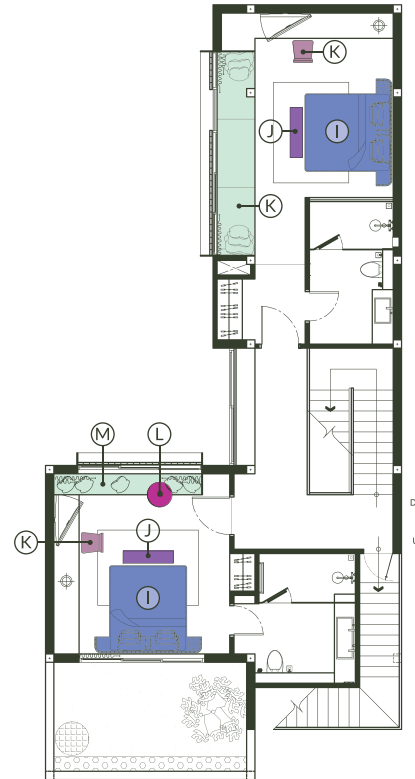

FERN POOL VILLA

3 BEDROOMS - FURNITURE PACKAGE

LIVING & DINING

- A** SOFA SET (1)
- B** ARMCHAIR (1)
- C** COFFEE TABLE (1)
- D** SIDE TABLE (1)
- E** DINING CHAIR 1 (2)
- F** DINING CHAIR 2 (4)
- G** DINING TABLE (1)
- H** STOOL BAR (2)

BEDROOM

- I** BED (3)
- J** OTTOMAN (3)
- K** WORKING CHAIR (3)
- L** SIDE TABLE (1)
- M** BENCH (2)

DECK

- N** SUNBED (2)

ROOFTOP

- O** DINING TABLE 1 (1)
- P** DINING TABLE 2 (1)
- Q** DINING CHAIR (10)

LAYOUT PLAN

SCALE

1:200

FERN POOL VILLA

3 BEDROOMS - FURNITURE PACKAGE

Ceiling Fan
MR.Ken

A Sofa Set
Gervasoni

LIVING & DINING AREA

B Armchair

I Bed

J Ottoman

M Bench with pillows

K Working chair
Podium

L Side table

Table Lamp
ATEAST

Lamp

BATHROOM