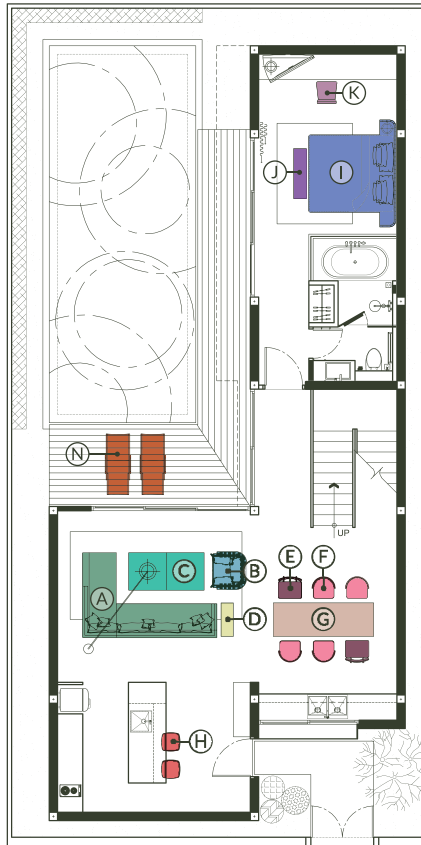

FERN POOL VILLA

3 BEDROOMS - FURNITURE PACKAGE

LIVING & DINING

- A** SOFA SET (1)
- B** ARMCHAIR (1)
- C** COFFEE TABLE (1)
- D** SIDE TABLE (1)
- E** DINING CHAIR 1 (2)
- F** DINING CHAIR 2 (4)
- G** DINING TABLE (1)
- H** STOOL BAR (2)

BEDROOM

- I** BED (3)
- J** OTTOMAN (3)
- K** WORKING CHAIR (3)
- L** SIDE TABLE (1)
- M** BENCH (2)

DECK

- N** SUNBED (2)

ROOFTOP

- O** DINING TABLE 1 (1)
- P** DINING TABLE 2 (1)
- Q** DINING CHAIR (10)

LAYOUT PLAN

SCALE

1:200

FERN POOL VILLA

3 BEDROOMS - FURNITURE PACKAGE

Ceiling Fan
MR.Ken

A Sofa Set
Gervasoni

LIVING & DINING AREA

B Armchair

C Coffee table

D Side table

E Dining chair
CANE

G Dining table
Podium / NORM

F Dining chair
Podium / CAGE

H Stool Bar
Plato Mid

REMARK : The company reserves the right to change/modify without prior notice, but still maintain the same standard.